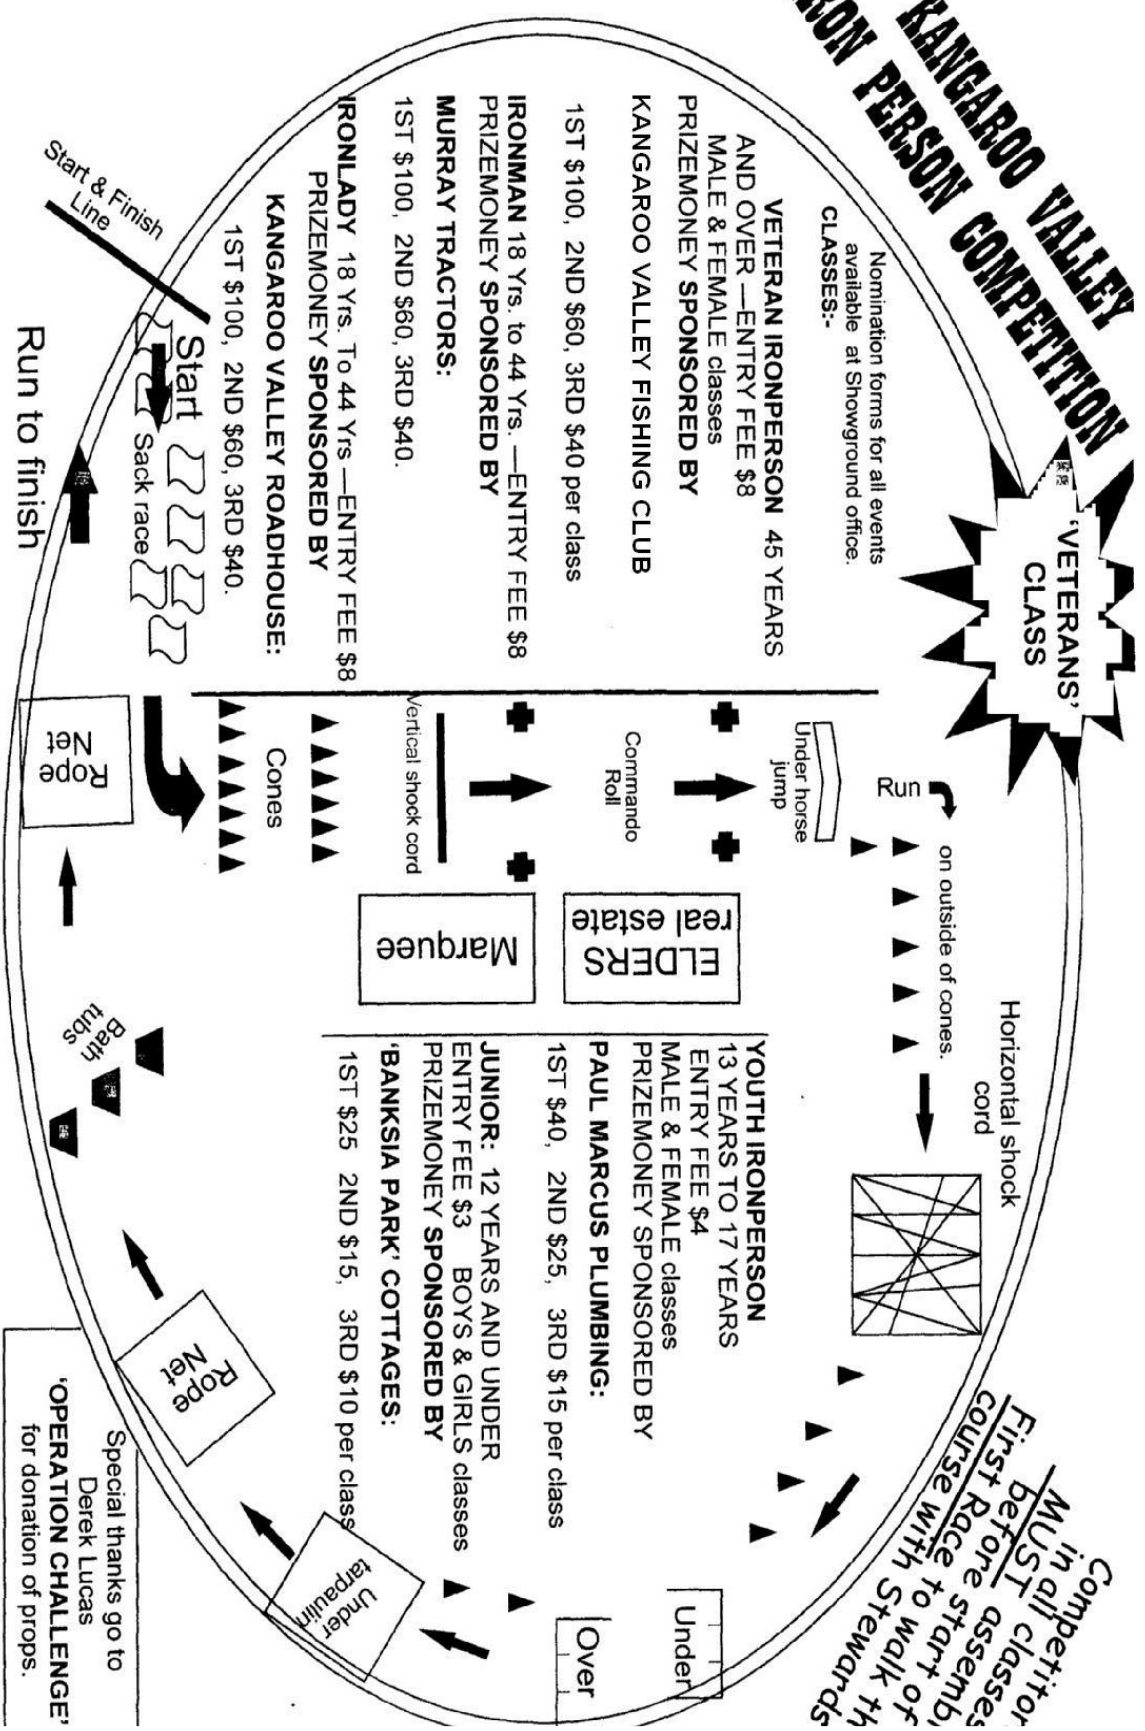

KANGAROO VALLEY IRON PERSON COMPETITION

'VETERANS' CLASS

Nomination forms for all events available at Showground office.
CLASSES:-

VETERAN IRONPERSON 45 YEARS AND OVER—ENTRY FEE $8
MALE & FEMALE classes
PRIZEMONEY SPONSORED BY
KANGAROO VALLEY FISHING CLUB

1ST $100, 2ND $60, 3RD $40 per class

IRONMAN 18 Yrs. to 44 Yrs.—ENTRY FEE $8
PRIZEMONEY SPONSORED BY
MURRAY TRACTORS:

1ST $100, 2ND $60, 3RD $40.

IRONLADY 18 Yrs. To 44 Yrs—ENTRY FEE $8
PRIZEMONEY SPONSORED BY
KANGAROO VALLEY ROADHOUSE:

1ST $100, 2ND $60, 3RD $40.

Competitor **MUST** assemble before start of course with Stewards

YOUTH IRONPERSON 13 YEARS TO 17 YEARS
ENTRY FEE $4
MALE & FEMALE classes
PRIZEMONEY SPONSORED BY
PAUL MARCUS PLUMBING:
1ST $40, 2ND $25, 3RD $15 per class

JUNIOR: 12 YEARS AND UNDER
ENTRY FEE $3 BOYS & GIRLS classes
PRIZEMONEY SPONSORED BY
'BANKSIA PARK' COTTAGES:
1ST $25 2ND $15, 3RD $10 per class

Special thanks go to Derek Lucas for donation of props.